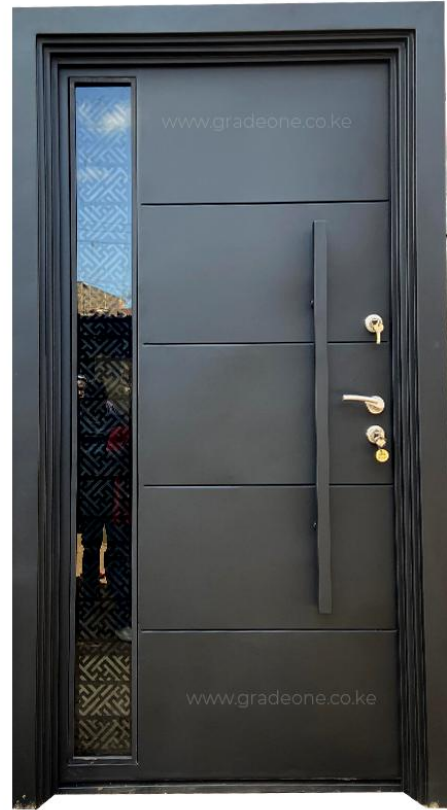

Ksh. 129,491.00